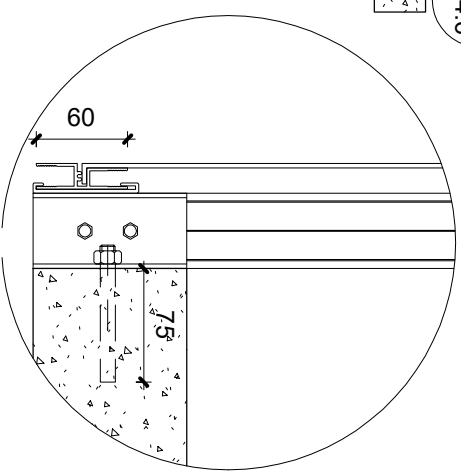

3 Cross section
1 : 15

5 Detail 2
1 : 5

6 Detail 3
1 : 5

General Notes

No.	Revision/Issue	Date

Link
RAILINGS
LINK ALUMINUM RAILING
589 MIDDLERFIELD ROAD,
SCARBOROUGH, ON
linkaluminumrailings@gmail.com

LRGP-0002-B Side Mounted
Clear Glass & Aluminum panel
Combined(90° insert)

Project	Sheet
Date 22-04-2022	R4.6
Scale N.T.S.