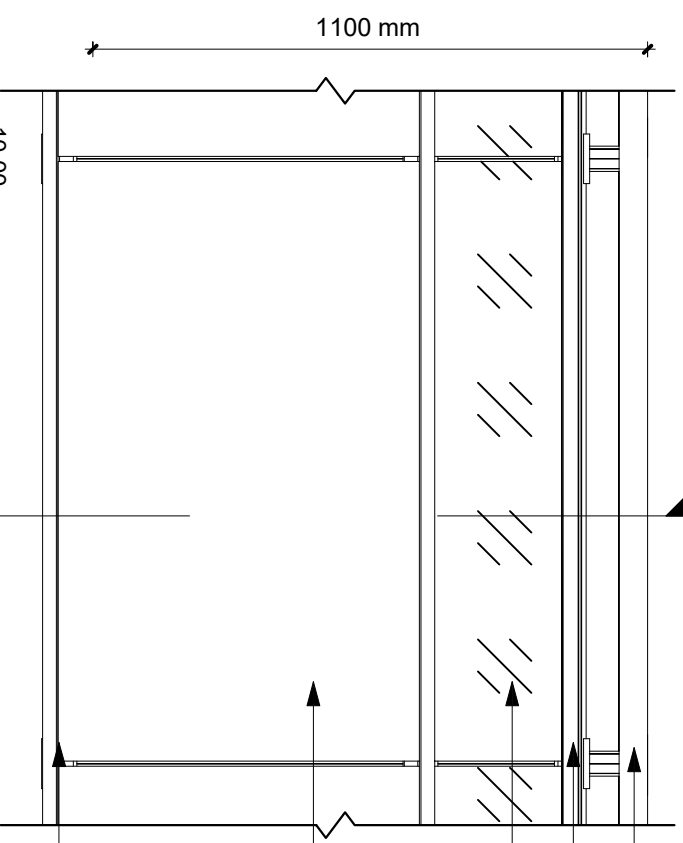

1 Plan  
1 : 15

2 Front view  
1 : 15

7 LRP001  
1 : 2

9 LRT002  
1 : 5

8 LRT001  
1 : 5

10 LRT003  
1 : 5

11 LRT004  
1 : 5

3 Cross section  
1 : 15

LRGP-0002-B Side Mounted  
Clear Glass & Aluminum panel  
Combined(90° insert)

Project	Sheet
Date 22-04-2022	R4.6
Scale N.T.S.	