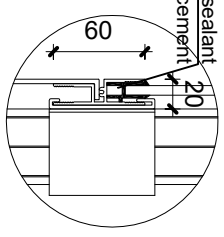

5 Detail 2
1 : 5