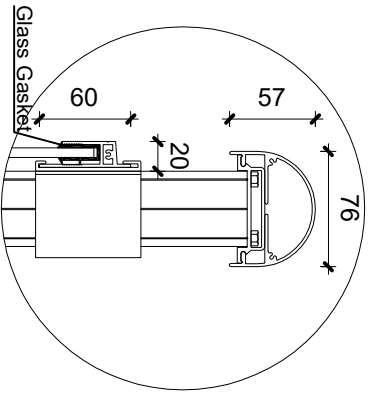

1 Plan  
1 : 15

2 Front view  
1 : 15

7 LRP001  
1 : 2

9 LRT002  
1 : 5

8 LRT001  
1 : 5

10 LRT003  
1 : 5

11 LRT004  
1 : 5

3 Cross section  
1 : 15

LRGP-0002-B Side Mounted  
Clear Glass & Aluminum panel  
Combined(90° insert)

Project	Sheet
Date 22-04-2022	R4.6
Scale N.T.S.	