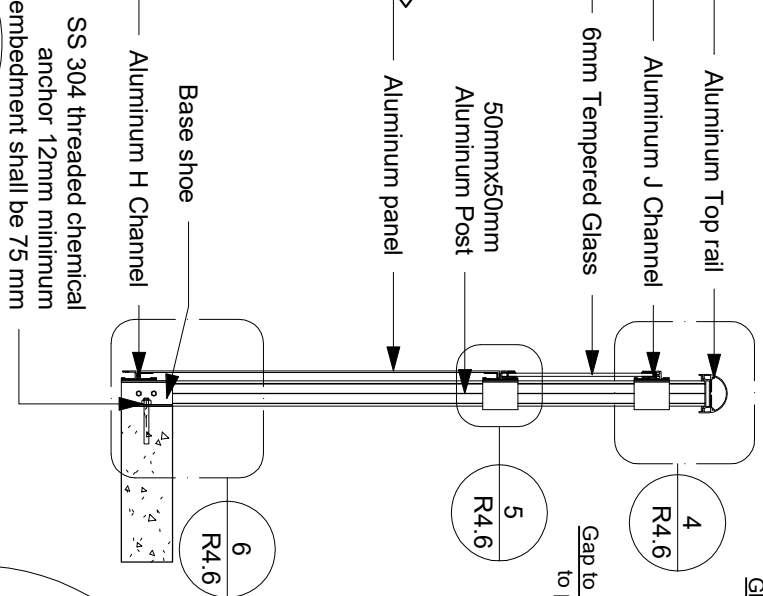

1 Plan  
1 : 15

2 Front view  
1 : 15

7 LRP001  
1 : 2

9 LRT002  
1 : 5

8 LRT001  
1 : 5

10 LRT003  
1 : 5

11 LRT004  
1 : 5

3 Cross section  
1 : 15

LRGP-0002-B Side Mounted  
Clear Glass & Aluminum panel  
Combined(90° insert)

Project	Sheet
Date 22-04-2022	R4.6
Scale N.T.S.	