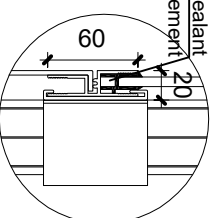

1 Plan  
1 : 15

4 Detail 1  
1 : 5

5 Detail 2  
1 : 5

2 Front view  
1 : 15

3 Cross section  
1 : 15

7 LRP001  
1 : 2

8 LRT 101  
1 : 5

9 LRT102  
1 : 5

10 LRT 103  
1 : 5

6 Detail 3  
1 : 5

General Notes

No.	Revision/Issue	Date

**Link**  
RAILINGS  
LINK ALUMINUM RAILING  
589, MIDDLEFIELD ROAD,  
SCARBOROUGH, ON  
linkaluminumrailing@gmail.com

LRGP-0002 Side Mounted  
Clear Glass & Aluminum  
Panel