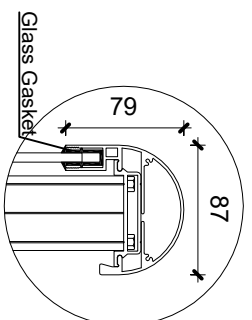

1 Plan  
1 : 15

4 Detail 1  
1 : 5

5 Detail 2  
1 : 5

2 Front view  
1 : 15

3 Cross section  
1 : 15

7 LRP001  
1 : 2

8 LRT 101  
1 : 5

9 LRT102  
1 : 5

10 LRT 103  
1 : 5

6 Detail 3  
1 : 5

General Notes

No.	Revision/Issue	Date

**Link**  
RAILINGS  
LINK ALUMINUM RAILING  
589, MIDDLEFIELD ROAD,  
SCARBOROUGH, ON  
linkaluminumrailing@gmail.com

LRGP-0002 Side Mounted  
Clear Glass & Aluminum  
Panel