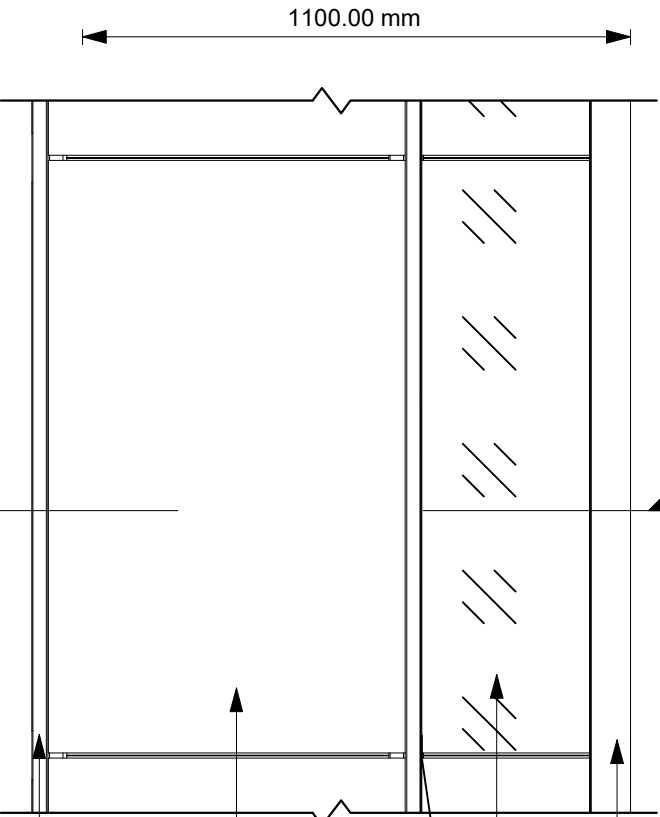

1 Plan  
1 : 15

4 Detail 1  
1 : 5

5 Detail 2  
1 : 5

2 Front view  
1 : 15

3 Cross section  
1 : 15

7 LRP001  
1 : 2

8 LRT 101  
1 : 5

9 LRT102  
1 : 5

10 LRT 103  
1 : 5

6 Detail 3  
1 : 5

General Notes

No.	Revision/Issue	Date

**Link**  
RAILINGS  
LINK ALUMINUM RAILING  
589, MIDDLEFIELD ROAD,  
SCARBOROUGH, ON  
linkaluminumrailing@gmail.com

LRGP-0002 Side Mounted  
Clear Glass & Aluminum  
Panel