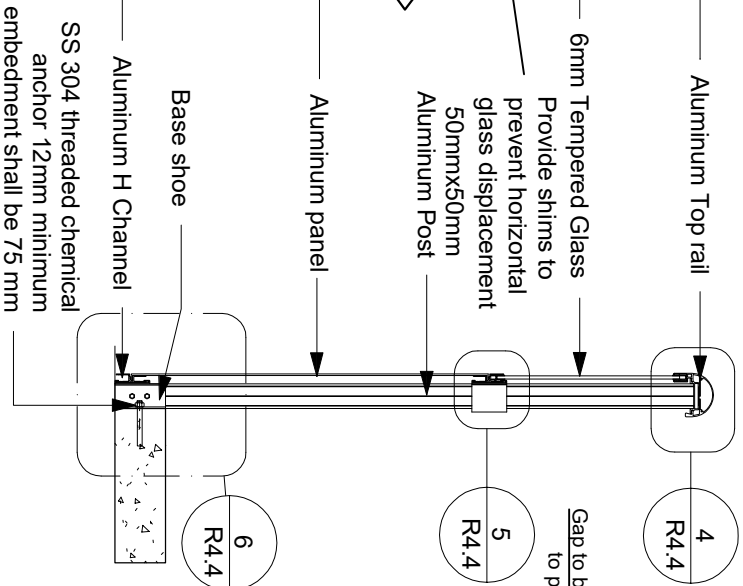

1 Plan  
1 : 15

4 Detail 1  
1 : 5

5 Detail 2  
1 : 5

2 Front view  
1 : 15

3 Cross section  
1 : 15

7 LRP001  
1 : 2

8 LRT 101  
1 : 5

9 LRT102  
1 : 5

10 LRT 103  
1 : 5

6 Detail 3  
1 : 5

General Notes

No.	Revision/Issue	Date

**Link**  
RAILINGS  
LINK ALUMINUM RAILING  
589, MIDDLEFIELD ROAD,  
SCARBOROUGH, ON  
linkaluminumrailing@gmail.com

LRGP-0002 Side Mounted  
Clear Glass & Aluminum  
Panel