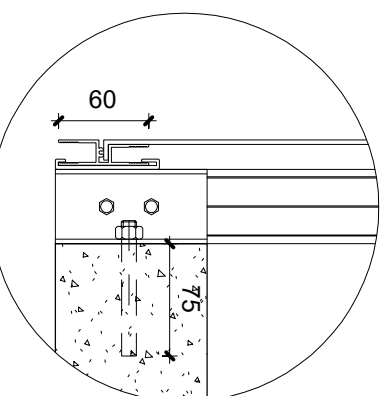

1 Plan  
1 : 15

4 Detail 1  
1 : 5

5 Detail 2  
1 : 5

2 Front view  
1 : 15

3 Cross section  
1 : 15

7 LRP001  
1 : 2

8 LRT 101  
1 : 5

9 LRT102  
1 : 5

10 LRT 103  
1 : 5

6 Detail 3  
1 : 5

General Notes

No.	Revision/Issue	Date

**Link**  
RAILINGS  
LINK ALUMINUM RAILING  
589, MIDDLEFIELD ROAD,  
SCARBOROUGH, ON  
linkaluminumrailing@gmail.com

LRGP-0002 Side Mounted  
Clear Glass & Aluminum  
Panel