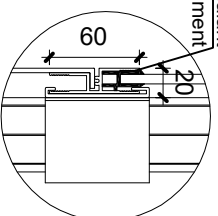

1 Plan
1 : 15

2 Front view
1 : 15

7 LRP001
1 : 2

8 LRT 101
1 : 5

9 LRT102
1 : 5

10 LRT 103
1 : 5

4 Detail 1
1 : 5

5 Detail 2
1 : 5

6 Detail 3
1 : 5

3 Cross section
1 : 15

General Notes

No.	Revision/Issue	Date

Link
RAILINGS
LINK ALUMINUM RAILING
589, MIDDLEFIELD ROAD,
SCARBOROUGH, ON
linkaluminumrailing@gmail.com

LRGP-0001 Top Mounted
Clear Glass & Aluminum
Panel