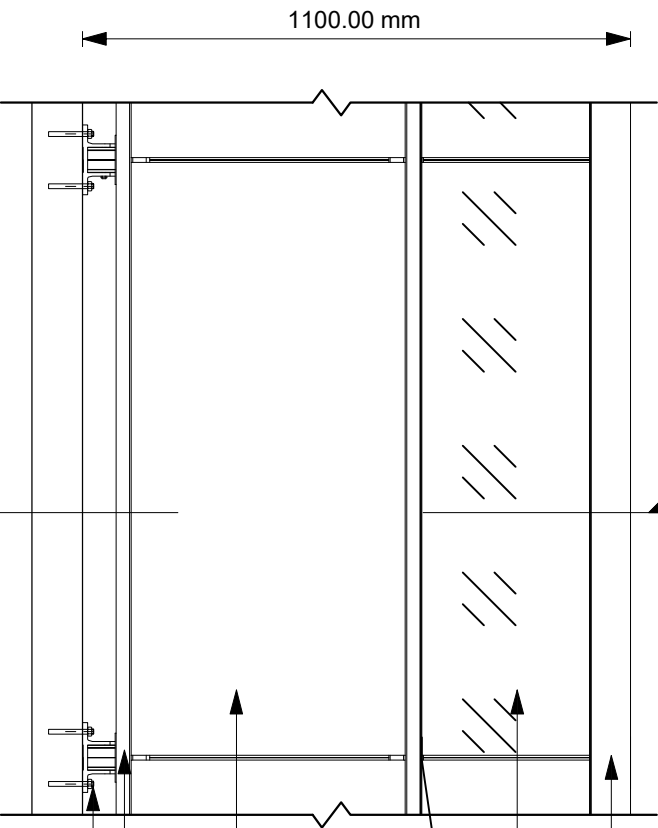

1 Plan
1 : 15

2 Front view
1 : 15

7 LRP001
1 : 2

8 LRT 101
1 : 5

9 LRT102
1 : 5

10 LRT 103
1 : 5

4 Detail 1
1 : 5

5 Detail 2
1 : 5

6 Detail 3
1 : 5

3 Cross section
1 : 15

General Notes

No.	Revision/Issue	Date

Link
RAILINGS
LINK ALUMINUM RAILING
589, MIDDLEFIELD ROAD,
SCARBOROUGH, ON
linkaluminumrailing@gmail.com

LRGP-0001 Top Mounted
Clear Glass & Aluminum
Panel

Project	Sheet
Date	R4.1
Scale	N.T.S.