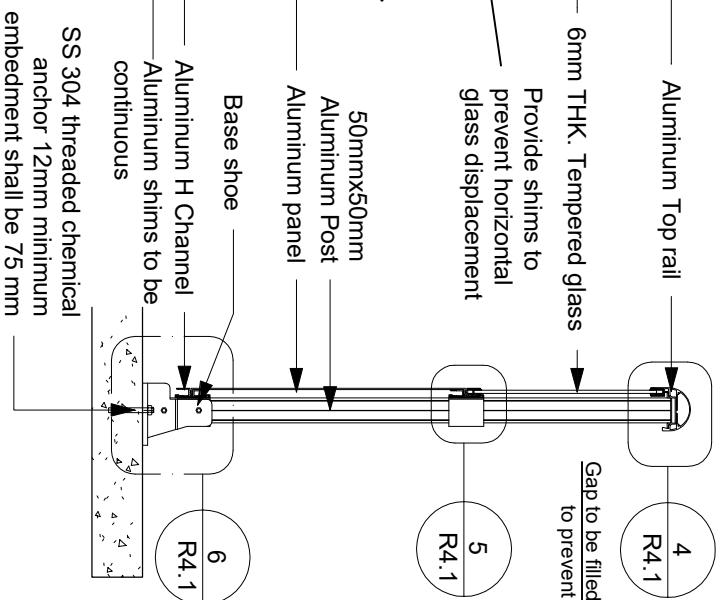

1 Plan
1 : 15

2 Front view
1 : 15

7 LRP001
1 : 2

8 LRT 101
1 : 5

9 LRT102
1 : 5

10 LRT 103
1 : 5

4 Detail 1
1 : 5

5 Detail 2
1 : 5

6 Detail 3
1 : 5

3 Cross section
1 : 15

General Notes

No.	Revision/Issue	Date

Link
RAILINGS
LINK ALUMINUM RAILING
589, MIDDLEFIELD ROAD,
SCARBOROUGH, ON
linkaluminumrailing@gmail.com

LRGP-0001 Top Mounted
Clear Glass & Aluminum
Panel

Project	Sheet
Date	R4.1
Scale	N.T.S.