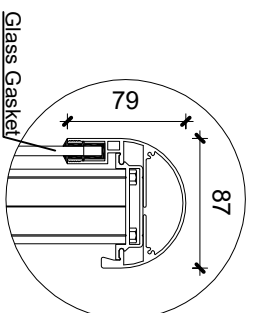

1 Plan
1 : 15

2 Front view
1 : 15

7 LRP001
1 : 2

8 LRT 101
1 : 5

9 LRT102
1 : 5

10 LRT 103
1 : 5

4 Detail 1
1 : 5

5 Detail 2
1 : 5

6 Detail 3
1 : 5

3 Cross section
1 : 15

General Notes

No.	Revision/Issue	Date

Link
RAILINGS
LINK ALUMINUM RAILING
589, MIDDLEFIELD ROAD,
SCARBOROUGH, ON
linkaluminumrailing@gmail.com

LRGP-0001 Top Mounted
Clear Glass & Aluminum
Panel